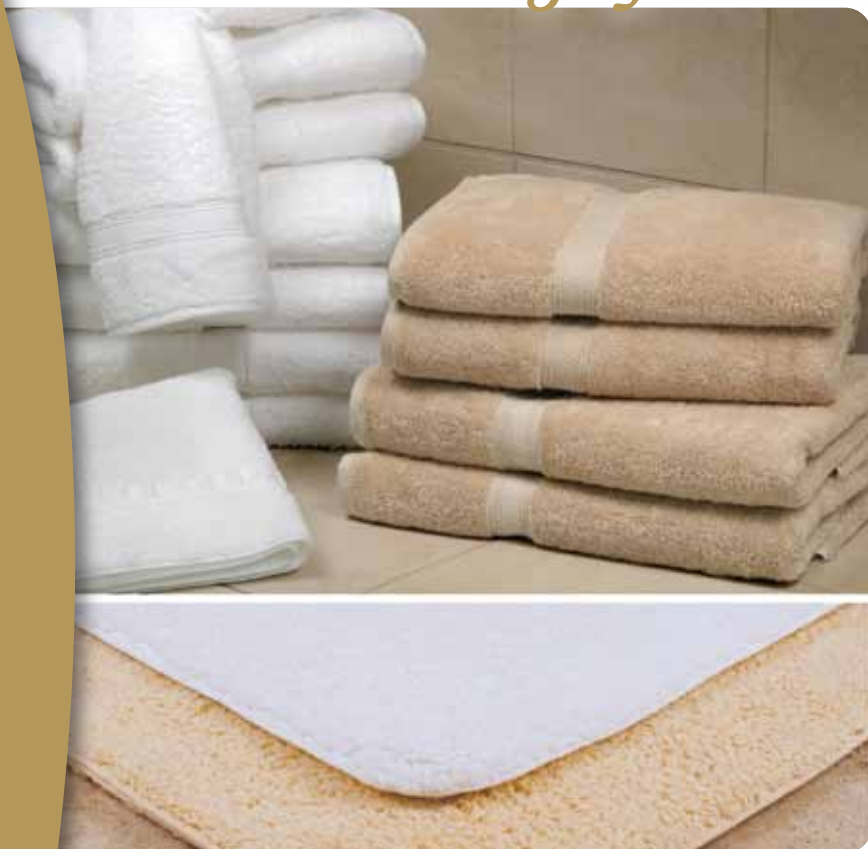

1888 MILLS
Weaving a Better World™

1888 Mills Magnificence®
100% Pima Cotton Loop
Bath Program

Magnificence®

TOWELS

- Luxuriously soft Pima Cotton towels
- Plush, absorbent and long-lasting
- Made in the USA
- Crafted with unparalleled quality upscale properties demand
- Available in: White and Linen

BATH RUGS

- 5/8" Table Tuffed Pima Cotton pile yarns
- Rounded corners with 100% Cotton duck back
- Typed edges and stitch-in flammability label
- Available in: White and Linen

Magnificence®
Bath

www.1888mills.com

1888 MILLS

Weaving a Better World™